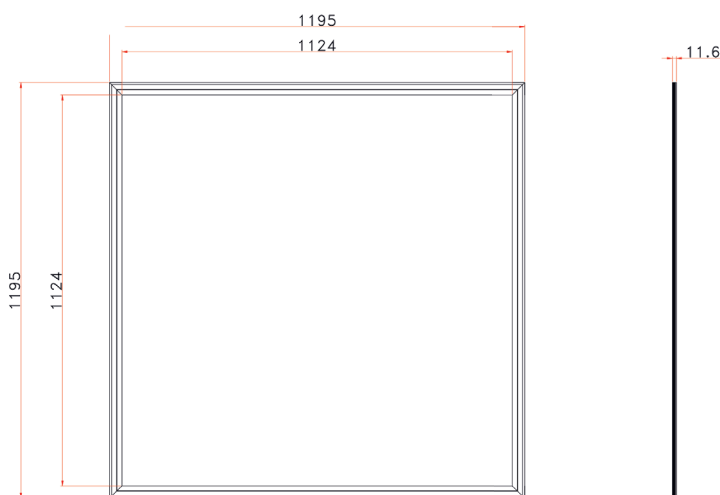

**60 Watt**  
**120x120cm**

Input Voltage	Max. Current	Operating Voltage	Constant Current	Power Consumption	Power Factor
AC200-240V	0.40A	DC40V	1350mA	60W	> 0.95
LED Type	CRI	LED Q'ty			
SMD4014	> 80Ra	420 pcs			
Life Time	Certifications	IP Code	Luminaire Class	Product Dimension	N.W.
50.000 Hours	CE, Rohs	IP41	Class II	1195*1195*12mm	16.5Kg
Operating Temperature	Humidity Operating	Driver Brand	Dimming	Packing Dimension	G.W.
-20°C to +50°C	10-80% RH	SharpLumi	Optional 1-10V Dali	L1315*W1245*H52mm	18.0Kg
Outer carton package	1 layer = 1PCS/carton, L1330*W105*H1260mm, GW 20.0Kg				

**LUMINOUS FLUX**  
**FLUX LUMINEUX**

**60 Watt**  
**120x120 cm**

CCT	6000K
Luminous Efficiency	100 Lm/W
Luminous Flux	6000 Lm
Beam Angle	120°

Product technical specifications and packaging details may change without prior notice  
Les spécifications techniques et les détails d'emballage des produits peuvent être modifiés sans préavis.