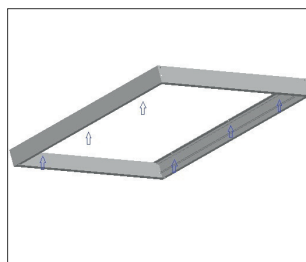

**Packaging** / Emballage

**60 Watt - 60x60cm**

**Weight - Poids 1 pce | 16.5 Kg**

**1 pcs / box - carton | 20 Kg**

**Product Images** / Photos supplémentaires

**Product Code(s)** / Codes d'articles

TSG060120 LED Sky Panel Decorative 60W 6000K 120x120cm 230v IP41 16.5 Kg  
MOUNTING FRAME INCLUDED, enclosed in packaging  
Remark: transportcost not included (special large size) - contact GHE LED BV  
info@ghe-distribution.com