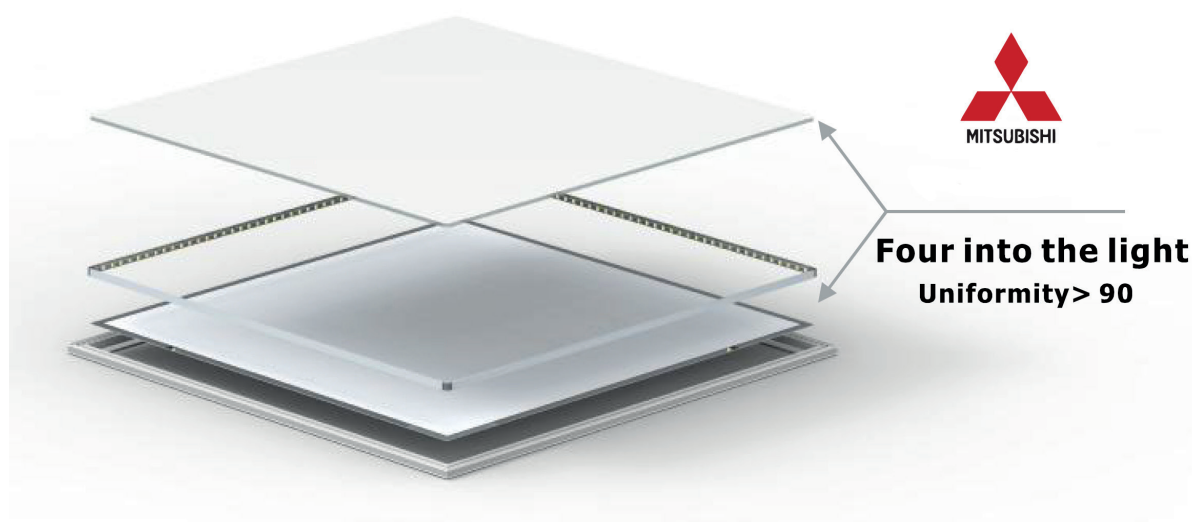

LED Panel RGB+CCT MultiColour 2.4Ghz 24V
Panneau LED RGB+CCT MultiColour 2.4Ghz 24V

TSONG

Technical Specifications
Données techniques

Installation instructions

Operating temperature	-20°C ~ +40°C
Storage temperature	-20°C ~ +60°C
Warranty	3 Years
Average Lifetime(hrs)	30000Hrs
Certificate	CE RoHS
Control method	2.4G handle remote control / 2.4G wall remote control / APP LONG Distance Control
Installation	Hanging installation / Ceiling installation / Ceiling surface mounted