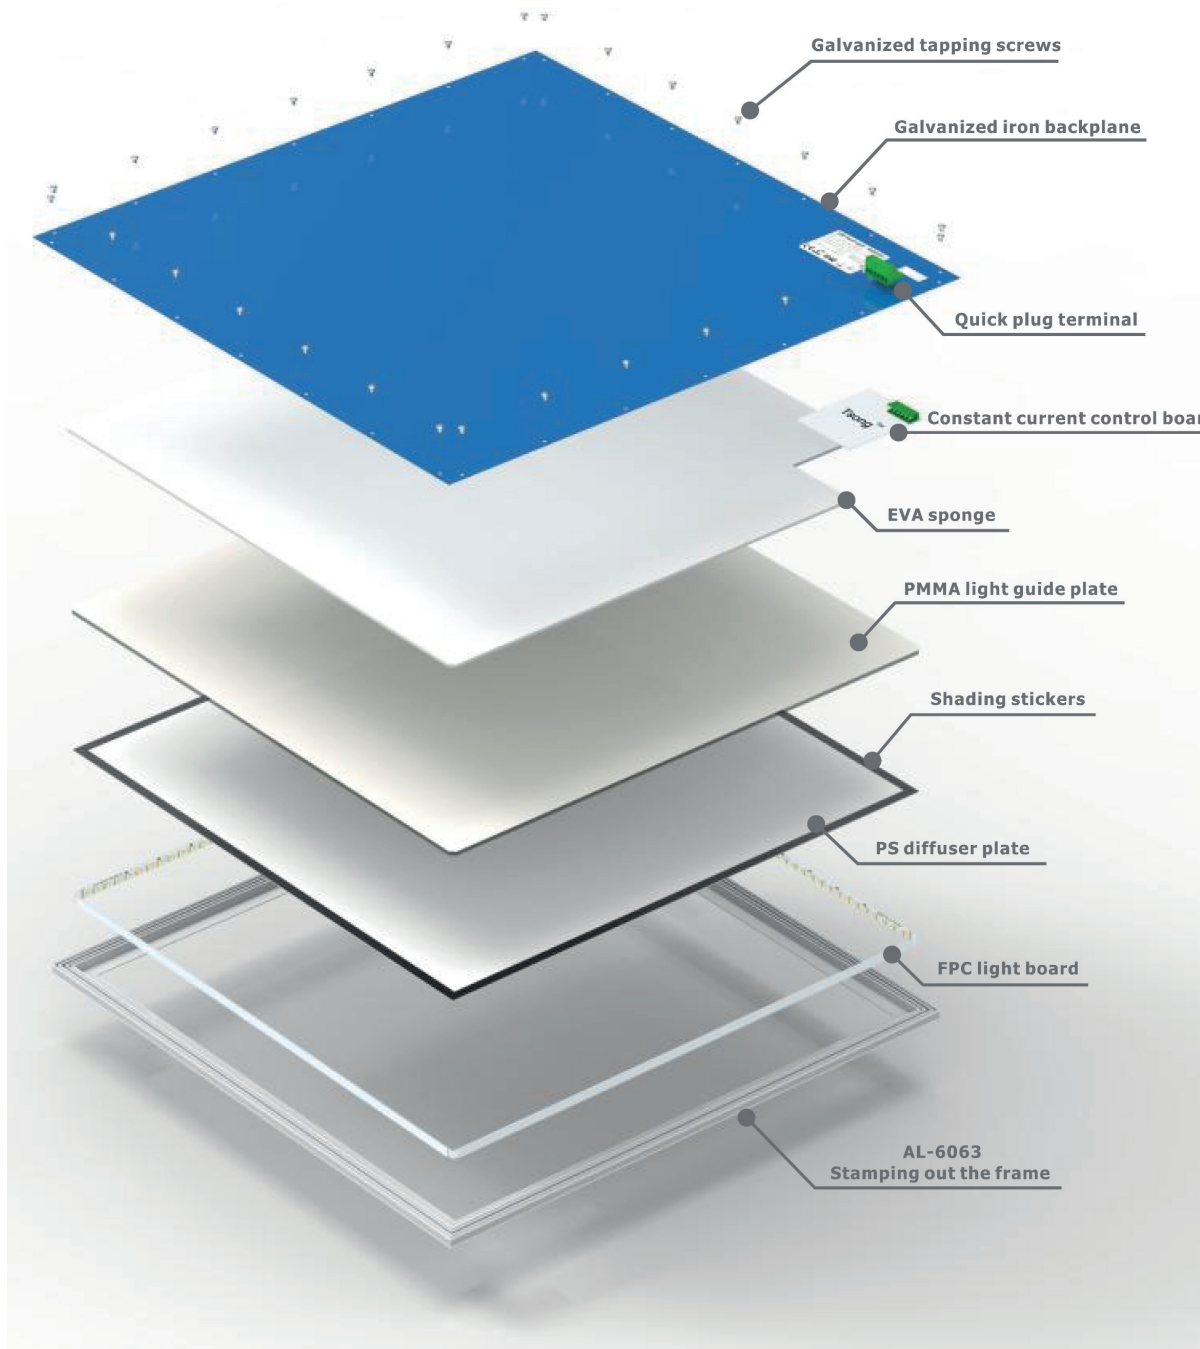

LED Panel RGB+CCT MultiColour 2.4Ghz 24V
Panneau LED RGB+CCT MultiColour 2.4Ghz 24V

TSONG

Technical Specifications
Données techniques